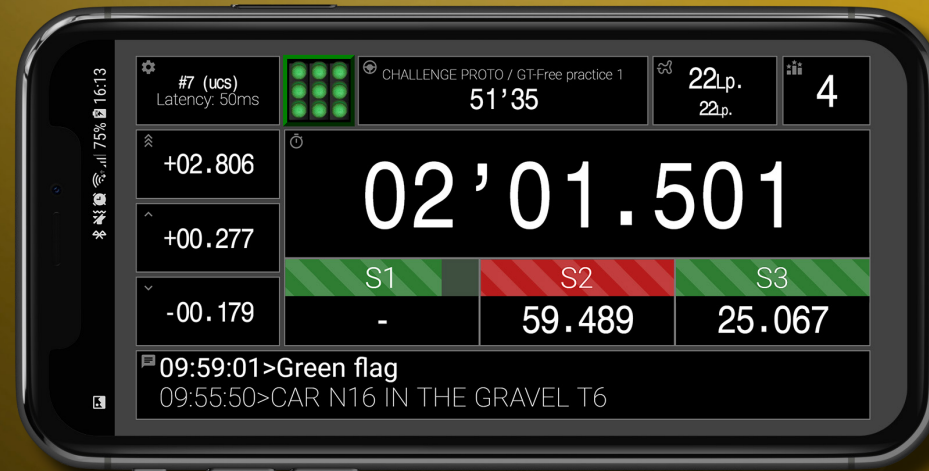

APPLICATION FOR OFFICIAL RACE INFORMATIONS IN REAL-TIME

WITH OUR APPLICATION **ITS LIVE DISPLAY®** YOU CAN SEE IN REAL-TIME ALL THE OFFICIAL INFORMATIONS OF YOUR RACE.

THIS IS AN INDISPENSABLE TOOL FOR EVERY COMPETITOR !

Get all your times in live !

- POSITION
- LAP TIME
- SECTOR TIMES
- LAPS COMPLETED
- TOTAL LAPS
- GAP FIRST
- GAP PREVIOUS
- GAP BEHIND
- RACE FLAGS
- RUNNING SESSION
- RACE DIRECTION MESSAGES
- PROGRESSION IN THE SECTORS
- COMPETITOR'S NUMBER ENTERED
- LATENCY (RESPONSE TIME SERVER/APP)

DISPLAY EXAMPLES OF THE APPLICATION

SECTOR TIME

S1: 37.400	S2: -	S3: -
S1: 37.400	S2: -	S3: -

PIT ENTRY (rolling time)

PIT 01'31.01	S1: 36.383	S2: 01'26.056	S3: 32.615
PIT 01'31.01	S1: 36.383	S2: 01'26.056	S3: 32.615

PIT LANE BREAK TIME

PIT 03'22.67	S1: 36.383	S2: 01'26.056	S3: 32.615
PIT 03'22.67	S1: 36.383	S2: 01'26.056	S3: 32.615

DOWNLOAD THE ITS LIVE DISPLAY® APP