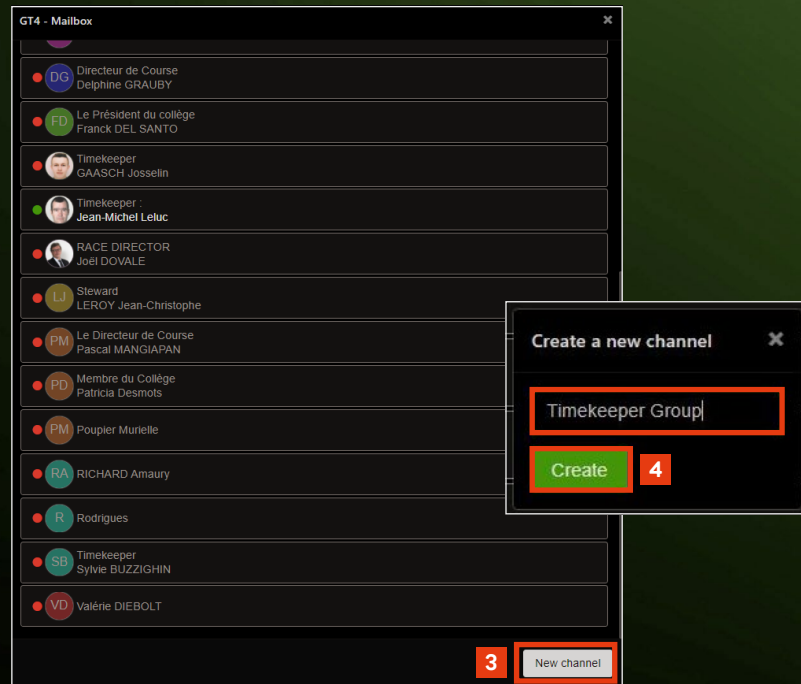

CHAT WITH ALL USERS

CHAT WITH A SINGLE USER

You can see if officials are connected or not with the color of the circle :

GREEN BUTTON : Online status

RED BUTTON : Offline status

GAASCH Josselin - Thread

GAASCH Josselin:
HELLO !
07/11/2018 13:47:32

Type your message here.
Use Ctrl+Enter to write a new line.

Send

TO START A DISCUSSION

You just have to type your message and **SEND** it here.

CHAT OFFICIAL USERS

CREATE A DISCUSSION GROUP

From your mailbox, when you declare a person in this field, then this person will have the possibility of **CREATING A DISCUSSION GROUP**.

DECLARED PERSON

She can now create a discussion group

Enter the name of the **PERSON TO DECLARE**

The **NEW CHANNEL** button appears at the bottom right. Click on it to create a new discussion group. Name your group then click on **CREATE** to validate.