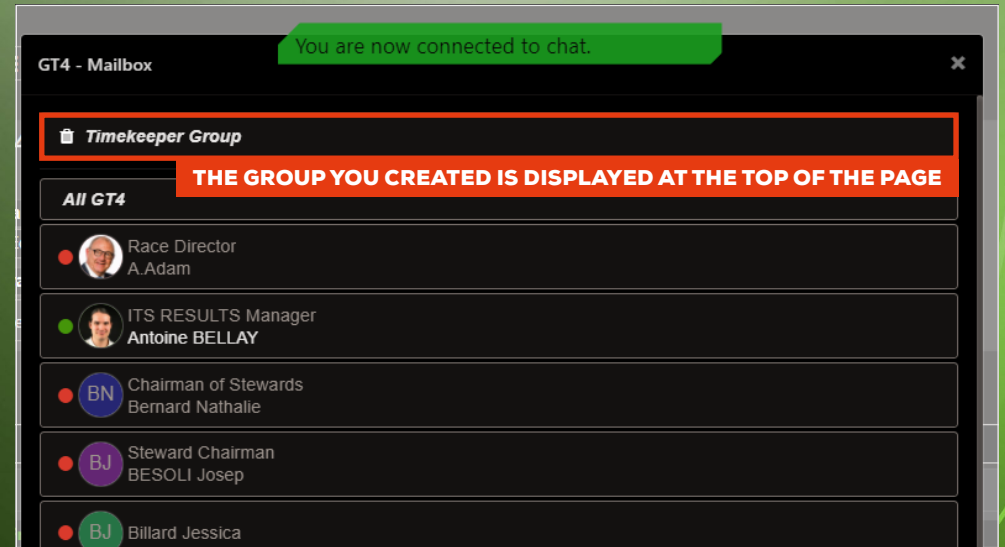

To add participants to the group, click on the **MENU** at the top left.