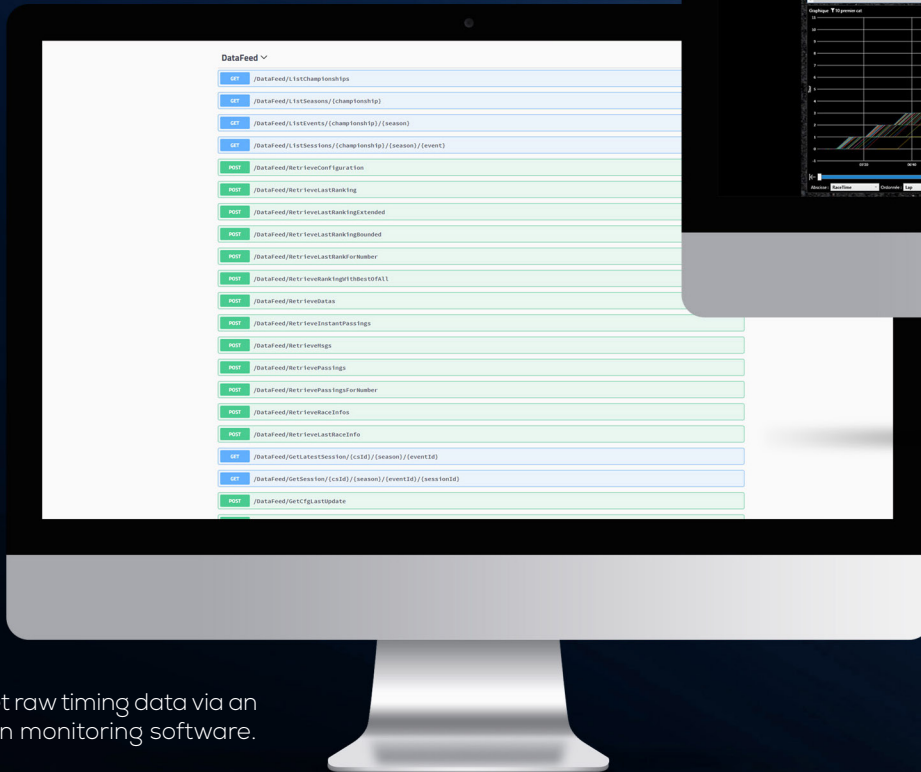

TIMING DATA ACQUISITION

WITH ITS MONITORING® ACCESS TO ALL TIMING DATA.
TWO SOLUTIONS FOR RECEPTION AND INTERPRETATION.

All the tools to successfully manage your race !

ITS MONITORING® SOFTWARE Choose the ease with our dynamic and flexible interface for unrestricted use.

COMPATIBLE Windows 10

OPEN API For expert users, get raw timing data via an HTTP API and create your own monitoring software.

INTERNET CONNECTION
REQUIRED

TO RECEIVE THE FEED !