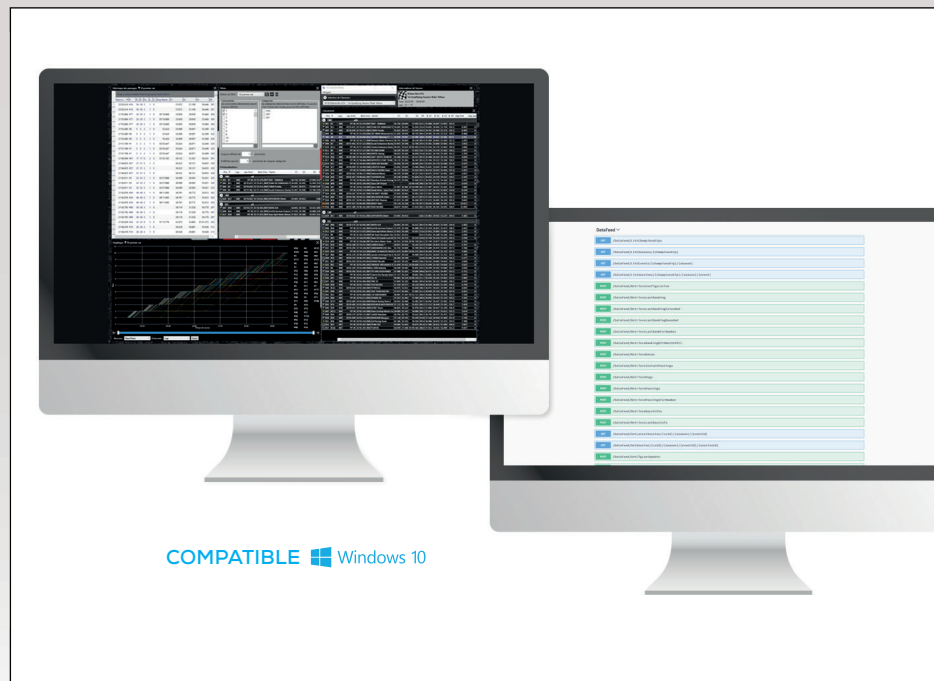

ITS MONITORING SOFTWARE

We are delivering a simple software interface if you don't want to develop your own interface.

[DOWNLOAD ITS MONITORING](#)

HH TIMING

An other solution is to use **HH Timing** software that communicate directly to our server.

[ACCESS TO HH TIMING](#)

OPEN API

For expert users, get raw timing data via an HTTP API and create your own monitoring software.

[ACCESS TO OPEN API](#)

SWAGGER CODEGEN

The following JSON <https://api-live.its-results.com/swagger-data-feed.json> of the **OPEN API** allows to generate a dll or a service usable in different languages automatically thanks to **SWAGGER CODEGEN** or other compatible tool with the Swagger 2.0 format.